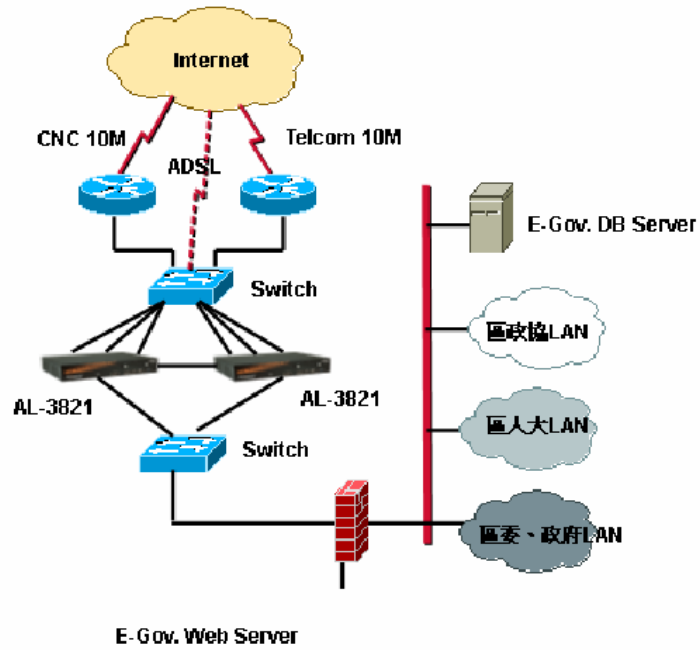

To ensure availability of the network, the government rented two 10M ISP connections from CNC International and China Telecom, as well as an additional ADSL line. Each of the lines is assigned a specific use, so the resources cannot be maximized and a non-stop network cannot be guaranteed.

- 5 Maximizes the use of WAN resources.
- 6 Clear understanding of network behaviour and performance with the help of LinkReport, so problems can be easily identified and solved.

Topology:

● **Return on Investment**